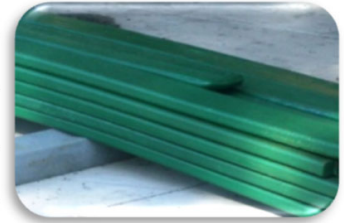

Recycled Plastic Factory, LLC reserves the right to change Standard and Premium colors.

PO Box 2248, Engelwood, FL 34295

Toll Free: 800-253-7742

Retail Price List: July 1, 2019

Lumber

Model No.	Max Length	Description	Approx		
			Weight per foot	Standard Color MSRP per foot	Premium Color MSRP per foot
0202	10	2" X 2" RPL	1.1	1.43	1.57
0203	12	2" X 3" RPL	1.5	1.95	2.15
0204	12	2" X 4" RPL	2.0	2.60	2.86
0206	12	2" X 6" RPL	3.5	4.55	5.01
0208	13	2" X 8" RPL	5.0	6.44	7.08
0210	9	2" X 10" RPL	5.9	7.67	8.44
0303	12	3" X 3" RPL	2.5	3.25	3.58
0304	12	3" x 4" RPL	3.5	4.55	5.01
0306	9	3" x 6" RPL	4.7	6.11	6.72
0310	9	3" x 10" RPL	7.6	9.88	10.87
0404	12	4" X 4" RPL	4.6	5.98	6.58
0406	10	4" X 6" RPL	6.9	8.97	9.87
0606	10	6" X 6" RPL	10.5	13.65	15.02
1010	10	10" X 10" RPL	31.0	40.30	44.33

Benches/Tables/Waste receptacles come standard with black legs/supports/rings. Other colors available by quote.

**Standard colors: Black, Brown, Green, Grey, Tan*

***Premium Colors: Blue, Yellow*

****Custom colors including white are available by quote. Custom Sizes and designs available by quote*